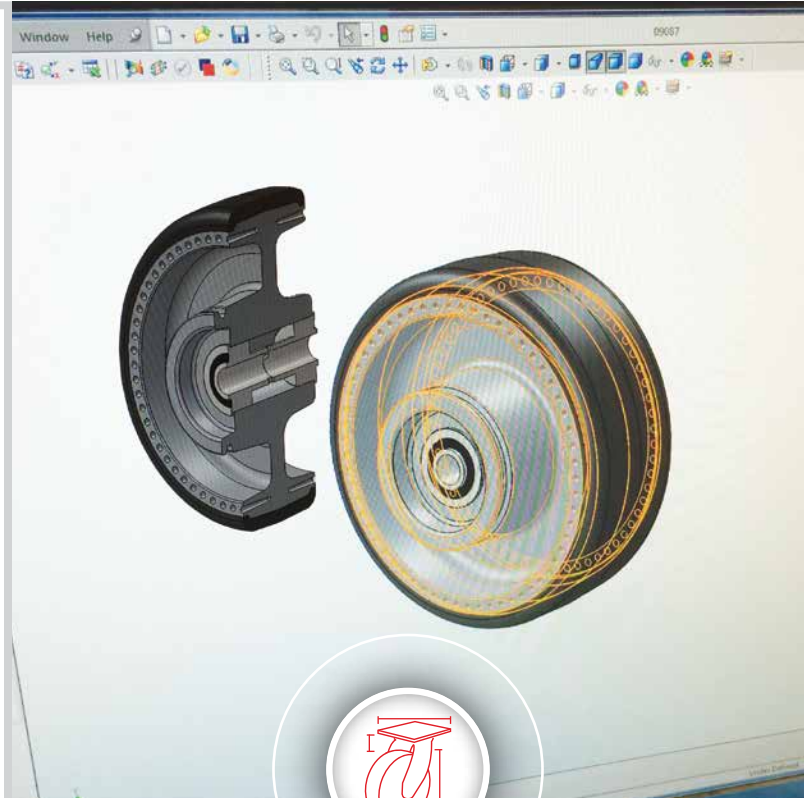

# CUSTOM

envision it. design it.

**WITH MORE THAN 200,000 DIFFERENT STANDARD CASTER MODELS AVAILABLE**, it's likely that Colson has the caster you need as a standard offering. However, if you have an application that requires a custom caster need, **Colson engineers will partner with you to create a practical solution.**