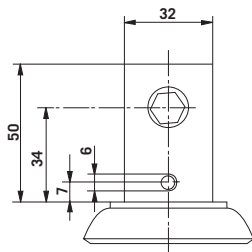

BARIATRIC 389

▼ SPECIFICATIONS

Wheel Diameter	Tread Width	Wheel Material	Wheel Bearing	Load Cap (lb)	Central Locking Caster	EDP
6 1/4" (160mm)	1 3/4" (45mm)	Polyurethane	Precision	550	385A43K160RP016	02003
6 1/4" (160mm)	1 3/4" (45mm)	Polyurethane	Precision	550	389R43K160RP016	02005
6 1/4" (160mm)	1 3/4" (45mm)	Polyurethane	Precision	550	389Q43K160RP016	02007
8" (200mm)	1 3/4" (45mm)	Polyurethane	Precision	600	385A43K200RP016	02004
8" (200mm)	1 3/4" (45mm)	Polyurethane	Precision	600	389R43K200RP016	02006
8" (200mm)	1 3/4" (45mm)	Polyurethane	Precision	600	389Q43K200RP016	02008

The measurements in inches are exact.

- Stem diameter 32mm
- Two locking hole options available
- Locking hole in line or across direction of travel
- Four fixing holes

▼ MOUNTING OPTIONS

▼ WHEEL OPTIONS