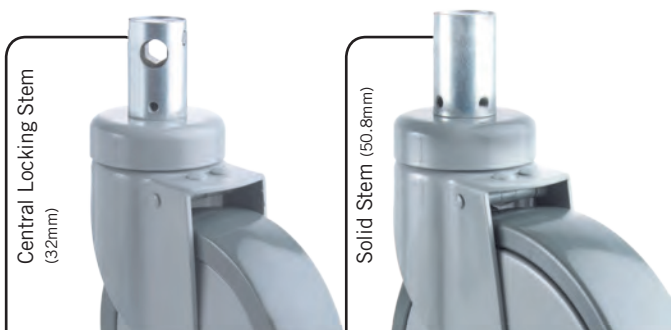

BARIATRIC 389

▼ SPECIFICATIONS

Wheel Diameter	Tread Width	Wheel Material	Wheel Bearing	Load Cap (lb)	Central Locking Caster	EDP
6 1/4" (160mm)	1 3/4" (45mm)	Polyurethane	Precision	550	385A43K160RP016	02003
6 1/4" (160mm)	1 3/4" (45mm)	Polyurethane	Precision	550	389R43K160RP016	02005
6 1/4" (160mm)	1 3/4" (45mm)	Polyurethane	Precision	550	389Q43K160RP016	02007
8" (200mm)	1 3/4" (45mm)	Polyurethane	Precision	600	385A43K200RP016	02004
8" (200mm)	1 3/4" (45mm)	Polyurethane	Precision	600	389R43K200RP016	02006
8" (200mm)	1 3/4" (45mm)	Polyurethane	Precision	600	389Q43K200RP016	02008

The measurements in inches are exact.

- Stem diameter 32mm
- Two locking hole options available
- Locking hole in line or across direction of travel
- Four fixing holes

▼ MOUNTING OPTIONS

▼ WHEEL OPTIONS