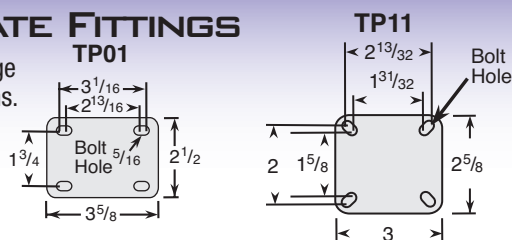

TOP PLATE FITTINGS

See fittings page for more options.

Direction Lock
(Black Pedal)

*Change "TL" to "DL" for Direction Lock models. Available on all precision bearing models.
TM-04PYP-281-DL-TP01 shown.