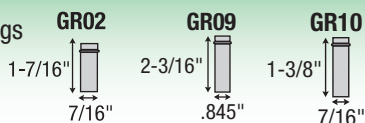

GRIP RING STEM FITTINGS

See fittings page for more options.

Specify Grip Ring Stem (GR) code, see fittings at left for dimensions.