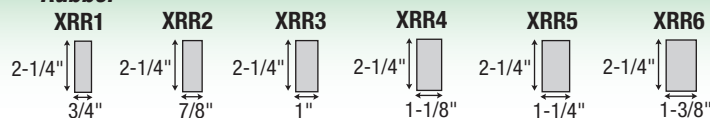

Anti-Microbial wheels have light green tread.

To order chrome thread guard add "CTG" to end of model
(Example: CH05TPP-125-SW-XRN1-CTG).

Specify Expanding Adapter Stem (XR) code, see fittings at left for dimensions.

EXPANDING ADAPTER STEM FITTINGS

Nylon

Rubber

See fittings page for descriptions and more options.