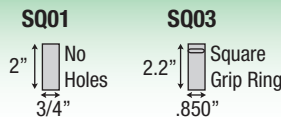

SQUARE STEM FITTINGS