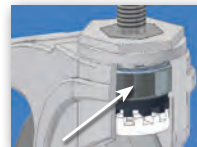

NEXT GENERATION NYLON (NG)

TOP PLATE MODELS

FREE SWIVEL • TOTAL LOCK • DIRECTION LOCK

Free swivel with QuickStart TPR wheel:
NG-05QDP-125-SW-TP01

Total Lock with Santoprene wheel
NG-05RPP-125-TL-TP01

APPLICATIONS

- Food Service Equipment
- Case Carts
- Utility Carts
- Medical Equipment
- Institutional Equipment
- Hospital Carts
- Animal Cage Carts

FEATURES

- Maintenance free
- Sealed precision bearing raceway, smooth and quiet
- **Total Lock Brake** models lock both swivel and wheel
- Directional lock models lock swivel only (helps with steering)
- Wheels feature sealed precision ball bearings and full thread guards
- Resistance to most chemicals
- Zinc plated top plate
- Recessed axle with plastic cap covers

Custom Colors Available

Precision sealed ball bearing raceway design for smooth, quiet maintenance free ride.

Our NG series is made of glass filled nylon for added strength and durability. Precision ball bearings are insert molded into the swivel raceway.