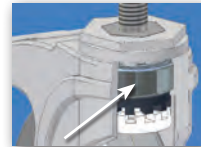

Precision sealed ball bearing raceway design for smooth, quiet maintenance free ride.

1. **FEATURES**
2. Maintenance free
   - Sealed precision bearing raceway, smooth and quiet
   - **Total Lock Brake** models lock both swivel and wheel
   - Directional lock models lock swivel only (helps with steering)
   - Wheels feature sealed precision ball bearings and full thread guards
   - Resistance to most chemicals
   - Zinc plated top plate
   - Recessed axle with plastic cap covers

Our NG series is made of glass filled nylon for added strength and durability. Precision ball bearings are insert molded into the swivel raceway.

HOLLOW KINGPIN MODELS

Precision sealed ball bearing raceway design for smooth, quiet maintenance free ride.

Wheel Diameter (Inches)	Tread Width (Inches)	Wheel Description	Capacity (Lbs)	Load Height Inches (mm)	Swivel Radius Inches (mm)	Wheel Bearing	Model Number
3	1-1/4	QuikStart TPR	200	4-7/32" (107)	2-13/16" (72)	Precision Ball	NG-03QDP-125-SW-HKU4
3	1-1/4	QuikStart TPR	200	4-7/32" (107)	2-13/16" (72)	Plain	NG-03QDO-125-SW-HKU4
3	1-1/4	Anti-Microbial TPR	200	4-7/32" (107)	2-13/16" (72)	Precision Ball	NG-03AMP-125-SW-HKU4
4	1-1/4	QuikStart TPR	275	5-13/32" (137)	3-7/16" (87)	Precision Ball	NG-04QDP-125-SW-HKU1
4	1-1/4	Anti-Microbial TPR	275	5-13/32" (137)	3-7/16" (87)	Precision Ball	NG-04AMP-125-SW-HKU1
5	1-1/4	Santoprene	260	6-1/2" (165)	4" (102)	Precision Ball	NG-05RPP-125-SW-HKU1
5	1-1/4	QuikStart TPR	300	6-1/2" (165)	4" (102)	Precision Ball	NG-05QDP-125-SW-HKU1
5	1-1/4	Anti-Microbial TPR	300	6-1/2" (165)	4" (102)	Precision Ball	NG-05AMP-125-SW-HKU1
6	1-1/4	QuikStart TPR	300	7-1/2" (191)	4-9/16" (116)	Precision Ball	NG-06QDP-125-SW-HKU1
6	1-1/4	QuikStart TPR	300	7-1/2" (191)	4-9/16" (116)	Plain	NG-06QDO-125-SW-HKU1
6	1-1/4	Anti-Microbial TPR	300	7-1/2" (191)	4-9/16" (116)	Precision Ball	NG-06AMP-125-SW-HKU1