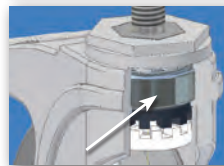

304 Stainless steel top plate and components!

Stainless steel precision sealed ball bearing raceway design for smooth, quiet maintenance free ride.

- FEATURES**
- Sealed stainless steel precision bearing raceway, smooth and quite
  - **Total lock and direction lock** brake models available
  - Wheels feature sealed stainless precision ball bearings and full thread guards
  - Resistant to most chemicals
  - Recessed Stainless axle with plastic cap covers
  - Maintenance free, requires no lubrication for rig or wheel