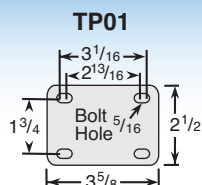

TOP PLATE FITTING

Swivel Top Plate Pattern

Custom Colors Available