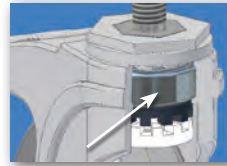

NYLON PLUS STAINLESS (NS)

HOLLOW KINGPIN MODELS
FREE SWIVEL • TOTAL LOCK • DIRECTION LOCK

- APPLICATIONS**
- Food Service Equipment
 - Case Carts
 - Utility Carts
 - Medical Equipment
 - Institutional Equipment
 - Hospital Carts
 - Animal Cage Carts
 - Pharmaceutical Equipment

304 Stainless steel components!

Stainless steel precision sealed ball bearing raceway design for smooth, quiet maintenance free ride.

- FEATURES**
- Sealed stainless steel precision bearing raceway, smooth and quite
 - **Total lock and direction lock brake models available**
 - Wheels feature sealed stainless precision ball bearings and full thread guards
 - Resistant to most chemicals
 - Recessed Stainless axle with plastic cap covers
 - Maintenance free, requires no lubrication for rig or wheel

Our NS Series is similar to NG Series but with the added benefit of 304 stainless components making it excellent for wet environments.

HOLLOW KINGPIN MODELS

Precision sealed ball bearing raceway design for smooth, quiet maintenance free ride.

Rigid model available for 3", 5" and 6" diameter wheels. Change SW to RG.

HOLLOW KINGPIN

Caster is **provided unassembled** to make it easy to add your choice of fitting. If you would like these assembled change **HKU4** to **HK04** on 3" diameter models. Change **HKU1** to **HK01** on 4" to 6" diameter models. 3/8" I.D. on 3" diam. models; 1/2" I.D. on 4", 5", & 6" diam. models.