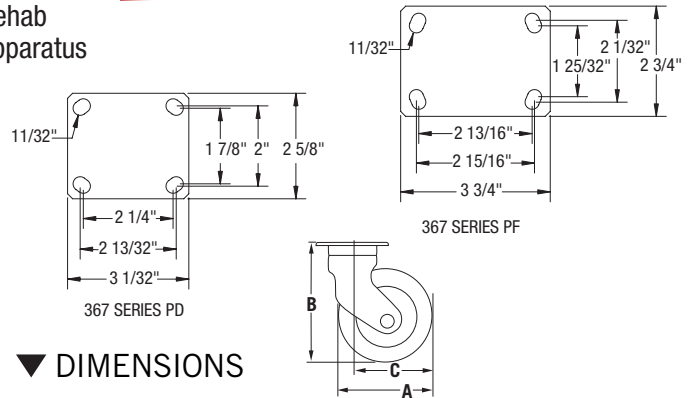

▼ DIMENSIONS

367/364 Series with Top Plate

	3"	4"	5"	6"
A: Wheel Diameter	3" (80mm)	4" (100mm)	5" (125mm)	6" (150mm)
B: Overall Height	4 1/2" (117mm)	5 1/4" (137mm)	6 1/2" (163mm)	7 1/2" (189mm)
C: Swivel Radius	3 1/4" (84mm)	3 1/2" (92mm)	3 1/4" (85mm)	4" (100mm)
C: Swivel Radius w/ brake	4" (100mm)	4 1/4" (106mm)	4 1/2" (110mm)	4 1/2" (110mm)

▼ SPECIFICATIONS

Wheel Diameter	Tread Width	Wheel Material	Wheel Bearing	Load Cap (lb)	Top Plate Caster	Top Plate EDP	Hollow Kingpin Caster	Hollow Kingpin EDP
3" (80mm)	1 1/4" (32mm)	TPR	Precision	220	364A35K080AZPF	07276		
3" (80mm)	1 1/4" (32mm)	TPR	Precision	220	367A35K080AZPF	07395	367A35K080AZLD	06304
3" (80mm)	1 1/4" (32mm)	TPR	Precision	220	367H35K080AZPF	08029	367H35K080AZLD	06245
3" (80mm)	1 1/4" (32mm)	TPR	Precision	220	367R35K080AZPF	06111		
4" (100mm)	1 1/4" (32mm)	TPR	Precision	220	364A35K100AZPF	07340		
4" (100mm)	1 1/4" (32mm)	TPR	Precision	220	367A35K100AZPF	07488	367A35K100AZLD	06307
4" (100mm)	1 1/4" (32mm)	TPR	Precision	220	367H35K100AZPF	07986	367H35K100AZLD	06306
4" (100mm)	1 1/4" (32mm)	TPR	Precision	220	367R35K100AZPF	06112		
5" (125mm)	1 1/4" (32mm)	TPR	Precision	220	364A35K125AZPF	07356		
5" (125mm)	1 1/4" (32mm)	TPR	Precision	220	367A35K125AZPF	07571	367A35K125AZLD	07571
5" (125mm)	1 1/4" (32mm)	TPR	Precision	220	367H35K125AZPF	08015	367H35K125AZLD	06309
5" (125mm)	1 1/4" (32mm)	TPR	Precision	220	367R35K125AZPF	06113		
6" (150mm)	1 1/4" (32mm)	TPR	Precision	220	364A35K150AZPF	07298		
6" (150mm)	1 1/4" (32mm)	TPR	Precision	220	367A35K150AZPF	07612	367A35K150AZLD	02109
6" (150mm)	1 1/4" (32mm)	TPR	Precision	220	367H35K150AZPF	08074	367H35K150AZLD	02113
6" (150mm)	1 1/4" (32mm)	TPR	Precision	220	367R35K150AZPF	06124		

▼ WHEEL OPTIONS

32C features black crown tread. To order change 35K to 32C.
35K features grey round tread.

▼ MOUNTING OPTIONS

Hollow Kingpin
LD: 12mm, LU: 1/2"

Expansion Stem*

▼ LOCK OPTIONS