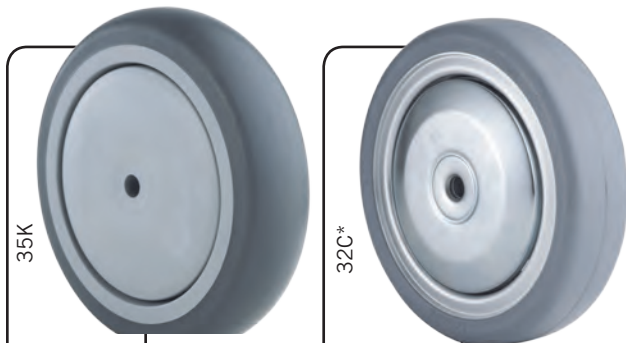

RHOMBUS

367 & 364

APPLICATIONS

- Care beds
- Medical-technical equipment
- Physical therapy equipment
- Rehab apparatus

FEATURES

- Stamped and drawn horn assembly
- Zinc-plated
- Double ball raceway that's sealed

▼ MOUNTING OPTIONS

Hollow Kingpin
LD: 12mm, LU: 1/2"

Expansion Stem*

367 & 364

▼ SPECIFICATIONS

Wheel Diameter	Tread Width	Wheel Material	Wheel Bearing	Load Cap (lb)	Top Plate Caster	Top Plate EDP	Hollow Kingpin Caster	Hollow Kingpin EDP
3" (80mm)	1 1/4" (32mm)	TPR	Precision	220	364A35K080RZPF	07276		
3" (80mm)	1 1/4" (32mm)	TPR	Precision	220	367A35K080RZPF	07395	367A35K080RZLD	06304
3" (80mm)	1 1/4" (32mm)	TPR	Precision	220	367H35K080RZPF	08029	367H35K080RZLD	06245
3" (80mm)	1 1/4" (32mm)	TPR	Precision	220	367R35K080RZPF	06111		
4" (100mm)	1 1/4" (32mm)	TPR	Precision	220	364A35K100RZPF	07340		
4" (100mm)	1 1/4" (32mm)	TPR	Precision	220	367A35K100RZPF	07488	367A35K100RZLD	06307
4" (100mm)	1 1/4" (32mm)	TPR	Precision	220	367H35K100RZPF	07986	367H35K100RZLD	06306
4" (100mm)	1 1/4" (32mm)	TPR	Precision	220	367R35K100RZPF	06112		
5" (125mm)	1 1/4" (32mm)	TPR	Precision	220	364A35K125RZPF	07356		
5" (125mm)	1 1/4" (32mm)	TPR	Precision	220	367A35K125RZPF	07571	367A35K125RZLD	07571
5" (125mm)	1 1/4" (32mm)	TPR	Precision	220	367H35K125RZPF	08015	367H35K125RZLD	06309
5" (125mm)	1 1/4" (32mm)	TPR	Precision	220	367R35K125RZPF	06113		
6" (150mm)	1 1/4" (32mm)	TPR	Precision	220	364A35K150RZPF	07298		
6" (150mm)	1 1/4" (32mm)	TPR	Precision	220	367A35K150RZPF	07612	367A35K150RZLD	02109
6" (150mm)	1 1/4" (32mm)	TPR	Precision	220	367H35K150RZPF	08074	367H35K150RZLD	02113
6" (150mm)	1 1/4" (32mm)	TPR	Precision	220	367R35K150RZPF	06124		

The measurements in millimeters are exact.

↑
To order 32C wheel change 35K to 32C.

▼ WHEEL OPTIONS

For grey rubber on metal disk change 35K to 32C

▼ LOCK OPTIONS