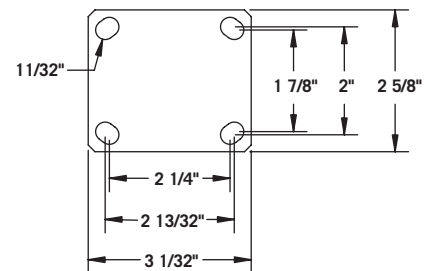

367 SERIES PF

367 SERIES PD

▼ DIMENSIONS

367/364 Series with Top Plate

A: Wheel Diameter	3" (80mm)	4" (100mm)	5" (125mm)	6" (150mm)
B: Overall Height	4 1/2" (117mm)	5 1/4" (137mm)	6 1/2" (163mm)	7 1/2" (189mm)
C: Swivel Radius	3 1/4" (84mm)	3 1/2" (92mm)	3 1/4" (85mm)	4" (100mm)
C: Swivel Radius w/ brake	4" (100mm)	4 1/4" (106mm)	4 1/2" (110mm)	4 1/2" (110mm)

▼ MOUNTING OPTIONS

Hollow Kingpin
LD: 12mm, LU: 1/2"

Expansion Stem*

367 & 364

▼ SPECIFICATIONS

Wheel Diameter	Tread Width	Wheel Material	Wheel Bearing	Load Cap (lb)	Top Plate Caster	Top Plate EDP	Hollow Kingpin Caster	Hollow Kingpin EDP
3" (80mm)	1 1/4" (32mm)	TPR	Precision	220	364A35K080RZPF	07276		
3" (80mm)	1 1/4" (32mm)	TPR	Precision	220	367A35K080RZPF	07395	367A35K080RZLD	06304
3" (80mm)	1 1/4" (32mm)	TPR	Precision	220	367H35K080RZPF	08029	367H35K080RZLD	06245
3" (80mm)	1 1/4" (32mm)	TPR	Precision	220	367R35K080RZPF	06111		
4" (100mm)	1 1/4" (32mm)	TPR	Precision	220	364A35K100RZPF	07340		
4" (100mm)	1 1/4" (32mm)	TPR	Precision	220	367A35K100RZPF	07488	367A35K100RZLD	06307
4" (100mm)	1 1/4" (32mm)	TPR	Precision	220	367H35K100RZPF	07986	367H35K100RZLD	06306
4" (100mm)	1 1/4" (32mm)	TPR	Precision	220	367R35K100RZPF	06112		
5" (125mm)	1 1/4" (32mm)	TPR	Precision	220	364A35K125RZPF	07356		
5" (125mm)	1 1/4" (32mm)	TPR	Precision	220	367A35K125RZPF	07571	367A35K125RZLD	07571
5" (125mm)	1 1/4" (32mm)	TPR	Precision	220	367H35K125RZPF	08015	367H35K125RZLD	06309
5" (125mm)	1 1/4" (32mm)	TPR	Precision	220	367R35K125RZPF	06113		
6" (150mm)	1 1/4" (32mm)	TPR	Precision	220	364A35K150RZPF	07298		
6" (150mm)	1 1/4" (32mm)	TPR	Precision	220	367A35K150RZPF	07612	367A35K150RZLD	02109
6" (150mm)	1 1/4" (32mm)	TPR	Precision	220	367H35K150RZPF	08074	367H35K150RZLD	02113
6" (150mm)	1 1/4" (32mm)	TPR	Precision	220	367R35K150RZPF	06124		

The measurements in millimeters are exact.

↑
To order 32C wheel change 35K to 32C.

▼ WHEEL OPTIONS

For grey rubber on metal disk change 35K to 32C

▼ LOCK OPTIONS