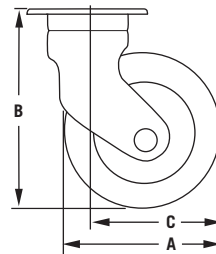

367 SERIES PF

367 SERIES PD

▼ DIMENSIONS

367/364 Series with Top Plate

A: Wheel Diameter	3" (80mm)	4" (100mm)	5" (125mm)	6" (150mm)
B: Overall Height	4 1/2" (117mm)	5 1/4" (137mm)	6 1/2" (163mm)	7 1/2" (189mm)
C: Swivel Radius	3 1/4" (84mm)	3 1/2" (92mm)	3 1/4" (85mm)	4" (100mm)
C: Swivel Radius w/ brake	4" (100mm)	4 1/4" (106mm)	4 1/2" (110mm)	4 1/2" (110mm)

▼ MOUNTING OPTIONS

Hollow Kingpin
LD: 12mm, LU: 1/2"

Expansion Stem*

367 & 364

▼ SPECIFICATIONS

Wheel Diameter	Tread Width	Wheel Material	Wheel Bearing	Load Cap (lb)	Top Plate Caster	Top Plate EDP	Hollow Kingpin Caster	Hollow Kingpin EDP
3" (80mm)	1 1/4" (32mm)	TPR	Precision	220	364A35K080RZPF	07276		
3" (80mm)	1 1/4" (32mm)	TPR	Precision	220	367A35K080RZPF	07395	367A35K080RZLD	06304
3" (80mm)	1 1/4" (32mm)	TPR	Precision	220	367H35K080RZPF	08029	367H35K080RZLD	06245
3" (80mm)	1 1/4" (32mm)	TPR	Precision	220	367R35K080RZPF	06111		
4" (100mm)	1 1/4" (32mm)	TPR	Precision	220	364A35K100RZPF	07340		
4" (100mm)	1 1/4" (32mm)	TPR	Precision	220	367A35K100RZPF	07488	367A35K100RZLD	06307
4" (100mm)	1 1/4" (32mm)	TPR	Precision	220	367H35K100RZPF	07986	367H35K100RZLD	06306
4" (100mm)	1 1/4" (32mm)	TPR	Precision	220	367R35K100RZPF	06112		
5" (125mm)	1 1/4" (32mm)	TPR	Precision	220	364A35K125RZPF	07356		
5" (125mm)	1 1/4" (32mm)	TPR	Precision	220	367A35K125RZPF	07571	367A35K125RZLD	07571
5" (125mm)	1 1/4" (32mm)	TPR	Precision	220	367H35K125RZPF	08015	367H35K125RZLD	06309
5" (125mm)	1 1/4" (32mm)	TPR	Precision	220	367R35K125RZPF	06113		
6" (150mm)	1 1/4" (32mm)	TPR	Precision	220	364A35K150RZPF	07298		
6" (150mm)	1 1/4" (32mm)	TPR	Precision	220	367A35K150RZPF	07612	367A35K150RZLD	02109
6" (150mm)	1 1/4" (32mm)	TPR	Precision	220	367H35K150RZPF	08074	367H35K150RZLD	02113
6" (150mm)	1 1/4" (32mm)	TPR	Precision	220	367R35K150RZPF	06124		

The measurements in millimeters are exact.

↑
To order 32C wheel change 35K to 32C.

▼ WHEEL OPTIONS

For grey rubber on metal disk change 35K to 32C

▼ LOCK OPTIONS