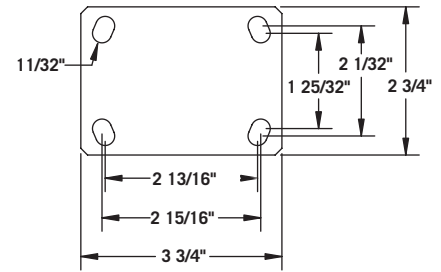

367 SERIES PF

367 SERIES PD

▼ DIMENSIONS

367/364 Series with Top Plate

A: Wheel Diameter	3" (80mm)	4" (100mm)	5" (125mm)	6" (150mm)
B: Overall Height	4 1/2" (117mm)	5 1/4" (137mm)	6 1/2" (163mm)	7 1/2" (189mm)
C: Swivel Radius	3 1/4" (84mm)	3 1/2" (92mm)	3 1/4" (85mm)	4" (100mm)
C: Swivel Radius w/ brake	4" (100mm)	4 1/4" (106mm)	4 1/2" (110mm)	4 1/2" (110mm)

▼ MOUNTING OPTIONS

Hollow Kingpin
LD: 12mm, LU: 1/2"

Expansion Stem*

367 & 364

▼ SPECIFICATIONS

Wheel Diameter	Tread Width	Wheel Material	Wheel Bearing	Load Cap (lb)	Top Plate Caster	Top Plate EDP	Hollow Kingpin Caster	Hollow Kingpin EDP
3" (80mm)	1 1/4" (32mm)	TPR	Precision	220	364A35K080RZPF	07276		
3" (80mm)	1 1/4" (32mm)	TPR	Precision	220	367A35K080RZPF	07395	367A35K080RZLD	06304
3" (80mm)	1 1/4" (32mm)	TPR	Precision	220	367H35K080RZPF	08029	367H35K080RZLD	06245
3" (80mm)	1 1/4" (32mm)	TPR	Precision	220	367R35K080RZPF	06111		
4" (100mm)	1 1/4" (32mm)	TPR	Precision	220	364A35K100RZPF	07340		
4" (100mm)	1 1/4" (32mm)	TPR	Precision	220	367A35K100RZPF	07488	367A35K100RZLD	06307
4" (100mm)	1 1/4" (32mm)	TPR	Precision	220	367H35K100RZPF	07986	367H35K100RZLD	06306
4" (100mm)	1 1/4" (32mm)	TPR	Precision	220	367R35K100RZPF	06112		
5" (125mm)	1 1/4" (32mm)	TPR	Precision	220	364A35K125RZPF	07356		
5" (125mm)	1 1/4" (32mm)	TPR	Precision	220	367A35K125RZPF	07571	367A35K125RZLD	07571
5" (125mm)	1 1/4" (32mm)	TPR	Precision	220	367H35K125RZPF	08015	367H35K125RZLD	06309
5" (125mm)	1 1/4" (32mm)	TPR	Precision	220	367R35K125RZPF	06113		
6" (150mm)	1 1/4" (32mm)	TPR	Precision	220	364A35K150RZPF	07298		
6" (150mm)	1 1/4" (32mm)	TPR	Precision	220	367A35K150RZPF	07612	367A35K150RZLD	02109
6" (150mm)	1 1/4" (32mm)	TPR	Precision	220	367H35K150RZPF	08074	367H35K150RZLD	02113
6" (150mm)	1 1/4" (32mm)	TPR	Precision	220	367R35K150RZPF	06124		

The measurements in millimeters are exact.

↑
To order 32C wheel change 35K to 32C.

▼ WHEEL OPTIONS

For grey rubber on metal disk change 35K to 32C

▼ LOCK OPTIONS