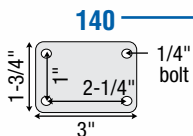

Wheel Diameter (Inches)	Mounting Height (Inches)	Swivel Radius (Inches)	Tread Width (In.)	Wheel Type	Finish Type	Dynamic Load (Pounds)	Free Swivel Model Number	Total Lock Model Number	Fastening Selection ²
3"	H. Kingpin: 4"	2-15/16"	15/16"	MonoTech	Bright Chrome	110	PRS30___BC-MNT33(KK)	PRT30___BC-MNT33(KK)	Hollow Kingpin: 406 Threaded: 507, 605, 637, 748 Grip Neck: 302 Round: 419 Grip Ring: 242, 222, 223, 211 Plate: 140
	Stem: 4-3/16"		13/16"	TPR Grey	Zinc Plated	110	PRS30___ZN-TPR03(GG)	PRT30___ZN-TPR03(GG)	
	Plate: 4-5/16"		13/16"	TPR Black	Black	110	PRS30___BK-TPR03(KK)	PRT30___BK-TPR03(KK)	
			15/16"	Vipor	Bright Chrome	120	PRS30___BC-VPR33(CK)	PRT30___BC-VPR33(CK)	

²To order, include blue fastener code in **Base Model Number**.
 Example: PRS30**507**BC-MNT33(KK)

Threaded Stem

Grip Neck

Grip Ring

Round

Top Plate

Hollow Kingpin

Socket Options