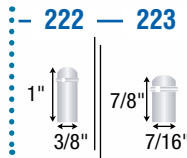

Wheel Diameter (Inches)	Mounting Height (Inches)	Swivel Radius (Inches)	Tread Width (In.)	Wheel Type	Finish Type	Dynamic Load (Pounds)	Free Swivel Model Number	Total Lock Model Number	Fastening Selection ²
3"	H. Kingpin: 4"	2-15/16"	15/16"	MonoTech	Bright Chrome	110	PRS30___BC-MNT33(KK)	PRT30___BC-MNT33(KK)	Hollow Kingpin: 406 Threaded: 507, 605, 637, 748 Grip Neck: 302 Round: 419 Grip Ring: 242, 222, 223, 211 Plate: 140
	Stem: 4-3/16"		13/16"	TPR Grey	Zinc Plated	110	PRS30___ZN-TPR03(GG)	PRT30___ZN-TPR03(GG)	
	Plate: 4-5/16"		13/16"	TPR Black	Black	110	PRS30___BK-TPR03(KK)	PRT30___BK-TPR03(KK)	
			15/16"	Vipor	Bright Chrome	120	PRS30___BC-VPR33(CK)	PRT30___BC-VPR33(CK)	

²To order, include blue fastener code in **Base Model Number**.
 Example: PRS30**507**BC-MNT33(KK)

Threaded Stem

Grip Neck

Grip Ring

Round

Top Plate

Hollow Kingpin

Socket Options