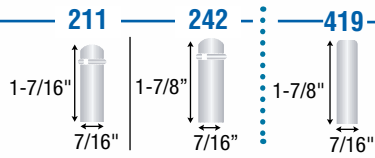

Wheel Diameter (Inches)	Mounting Height (Inches)	Swivel Radius (Inches)	Tread Width (In.)	Wheel Type	Finish Type	Dynamic Load (Pounds)	Free Swivel Model Number	Total Lock Model Number	Fastening Selection ²
3"	H. Kingpin: 4"	2-15/16"	15/16"	MonoTech	Bright Chrome	110	PRS30___BC-MNT33(KK)	PRT30___BC-MNT33(KK)	Hollow Kingpin: 406 Threaded: 507, 605, 637, 748 Grip Neck: 302 Round: 419 Grip Ring: 242, 222, 223, 211 Plate: 140
	Stem: 4-3/16"		13/16"	TPR Grey	Zinc Plated	110	PRS30___ZN-TPR03(GG)	PRT30___ZN-TPR03(GG)	
	Plate: 4-5/16"		13/16"	TPR Black	Black	110	PRS30___BK-TPR03(KK)	PRT30___BK-TPR03(KK)	
			15/16"	Vipor	Bright Chrome	120	PRS30___BC-VPR33(CK)	PRT30___BC-VPR33(CK)	

²To order, include blue fastener code in **Base Model Number**.
 Example: PRS30**507**BC-MNT33(KK)

Threaded Stem

Grip Neck

Grip Ring

Round

Top Plate

Hollow Kingpin

Socket Options