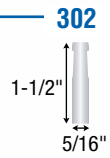

RS/RT Total Lock

Features

- Light duty total lock brake with matching swivel
- Fully heat treated
- Dual ball bearing raceways
- Matching thread guards standard on all models
- Precision bearing wheels standard in neoprene and vipor wheel models
- 5/16" nut and bolt axle

Applications

- Store fixtures
- Institutional Equipment
- Electronic Equipment
- Mobile carts
- Furniture
- Medical Equipment

Options

- **Total lock brake** locks both wheel and swivel action simultaneously.
- **Two position direction lock:** Special order only.
- **Bolt-In Stems:** A variety of stems can be attached to the kingpinless fastening #406. Contact factory for bolt-in stem options.

Wheel Selection

	Vipor	TPR Black	TPR Grey	MonoTech
Floor Protection¹	✓+	✓+	✓+	✓+
Non-Marking	✓+	✓+	✓+	✓+
Durability	✓+	✓	✓	✓+
Cushioned Ride	✓	✓	✓	✓+
Chemical Resistance	✓+	✓	✓	✓+

¹See page 48 for application details.

Note: Not all finishes are available with all wheel selections.

MonoTech Facts

1. Provides ultimate floor protection and a quiet, cushioned ride.
2. Rolls over obstacles with ease.
3. Will not flat spot and is excellent on any floor type.
4. Rejects floor debris, including metal shavings and glass.