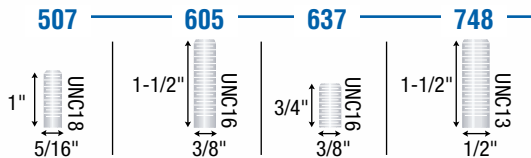

Threaded Stem