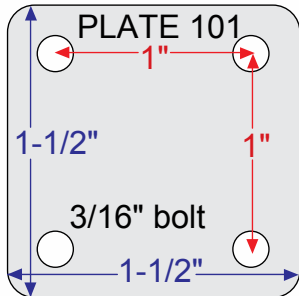

# Fastenings

Actual sizes of the more popular top plates.

Ball, Softech, Ultima, Pacer, Source II, Genesis TW

Regent, Monarch

General Duty

Regent, Monarch, Baron, Ball, Pacer Source II

General Duty

Softech, Ultima