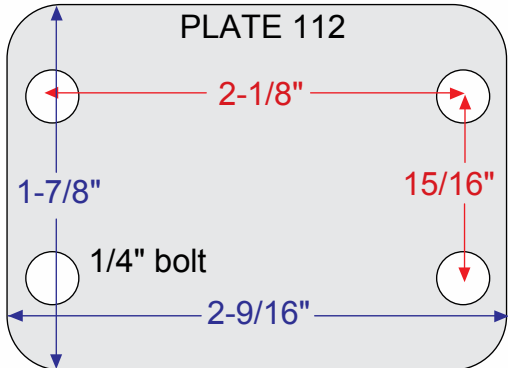

# Fastenings

Actual sizes of the more popular top plates.

Ball, Softech, Ultima, Pacer, Source II, Genesis TW

Regent, Monarch

General Duty

Regent, Monarch, Baron, Ball, Pacer Source II

General Duty

Softech, Ultima