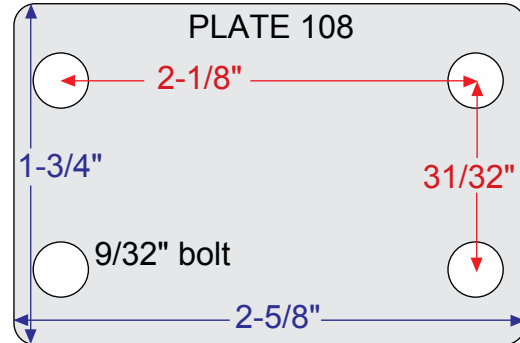

# Fastenings

Actual sizes of the more popular top plates.

Ball, Softech, Ultima, Pacer, Source II, Genesis TW

Regent, Monarch

General Duty

Regent, Monarch, Baron, Ball, Pacer Source II

General Duty

Softech, Ultima