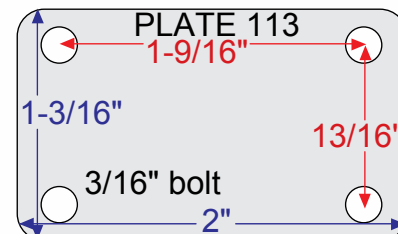

# Fastenings

Actual sizes of the more popular top plates.

Ball, Softech, Ultima, Pacer, Source II, Genesis TW

Regent, Monarch

General Duty

Regent, Monarch, Baron, Ball, Pacer Source II

General Duty

Softech, Ultima