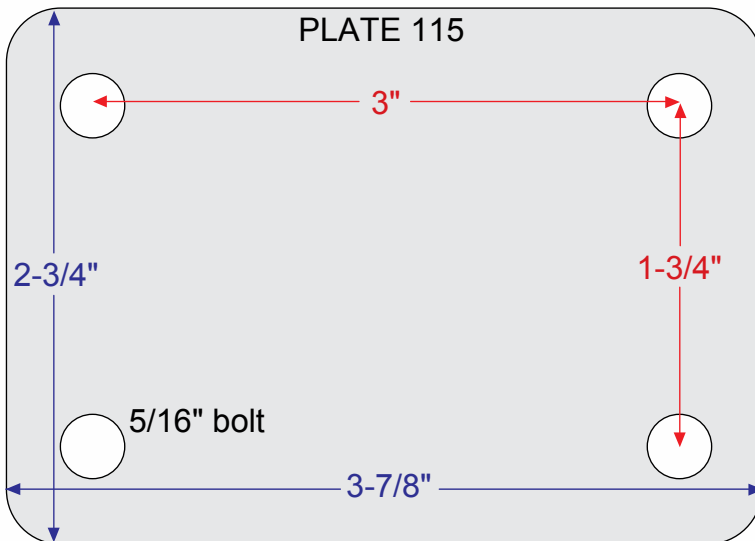

# Fastenings

Actual sizes of the more popular top plates.

Ball, Softech, Ultima, Pacer, Source II, Genesis TW

Regent, Monarch

General Duty

Regent, Monarch, Baron, Ball, Pacer Source II

General Duty

Softech, Ultima