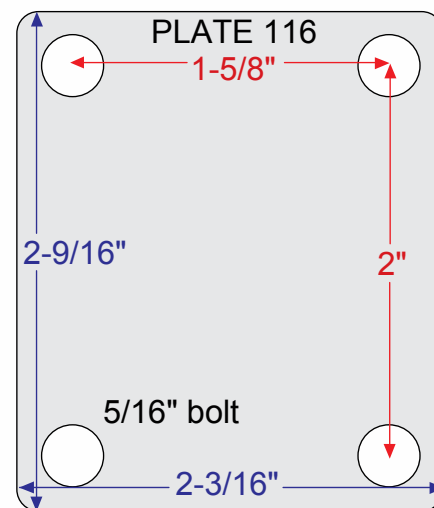

# Fastenings

Actual sizes of the more popular top plates.

Ball, Softech, Ultima, Pacer, Source II, Genesis TW

Regent, Monarch

General Duty

Regent, Monarch, Baron, Ball, Pacer Source II

General Duty

Softech, Ultima