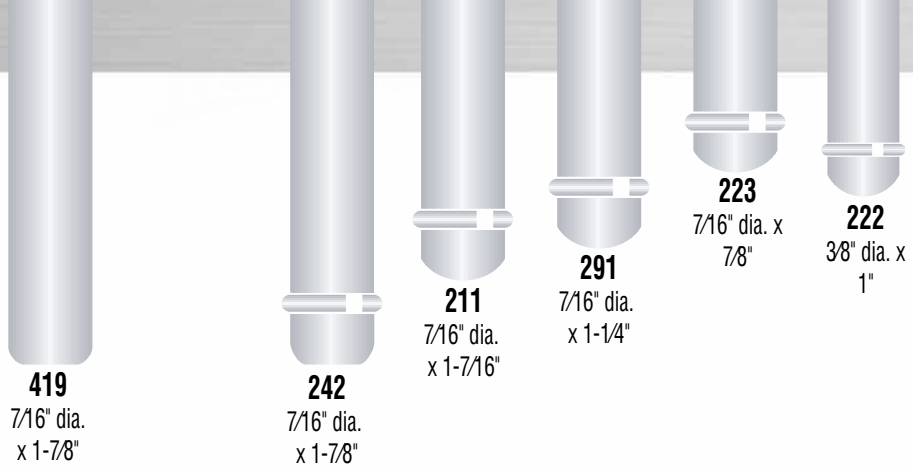

Fastenings

STEM FASTENING IDENTIFICATION GUIDE

Match fastening to corresponding illustration. Replacement grip ring stems can be slightly shorter than original stem and still be suitable. A rounded or squared stem head has no effect on fit. **All fastenings shown are actual size.**

Plain Stem

Grip Ring Stem

Threaded Stem